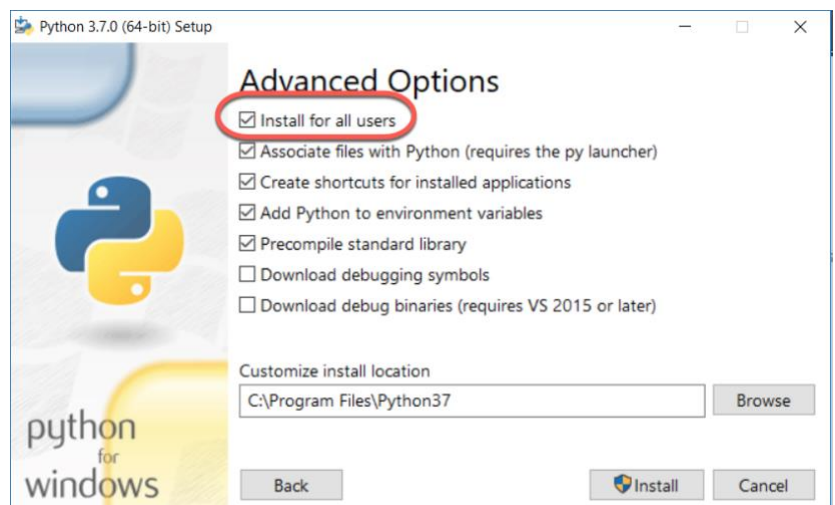

c. On the window that appears after that:

- **Check the box** for **“Install for all users”**.

d. Click **Install** and let the installation continue. It takes a minute or two (or three) on most modern computers.