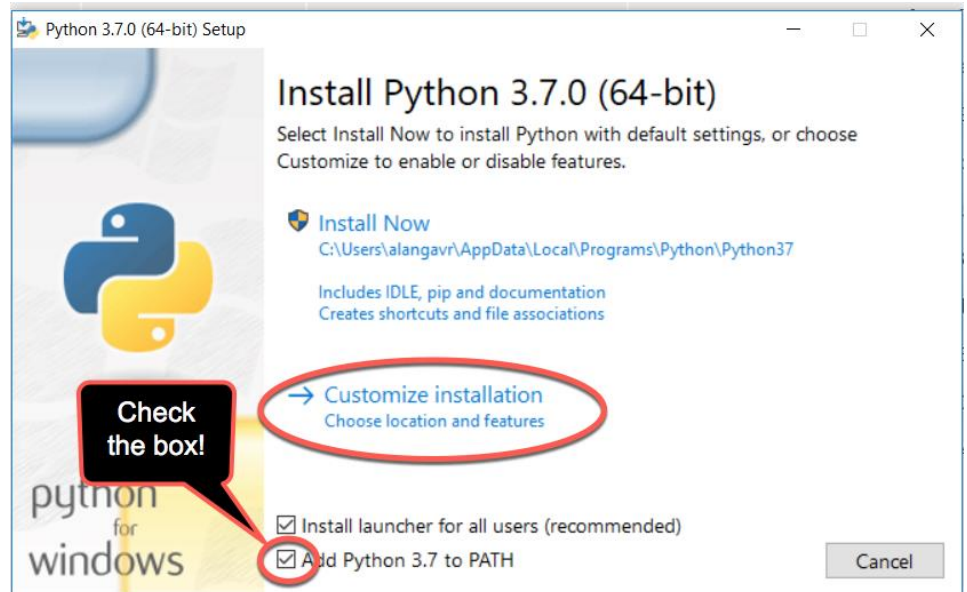

2. Double-click the downloaded file to run the installer, being careful to **follow these instructions**:

a. At the **initial installation window**, as shown below:

- **Check the box** for **“Add Python 3.7 to PATH”** (so both boxes on that page should end up checked).
- Select **“Customize installation.”**