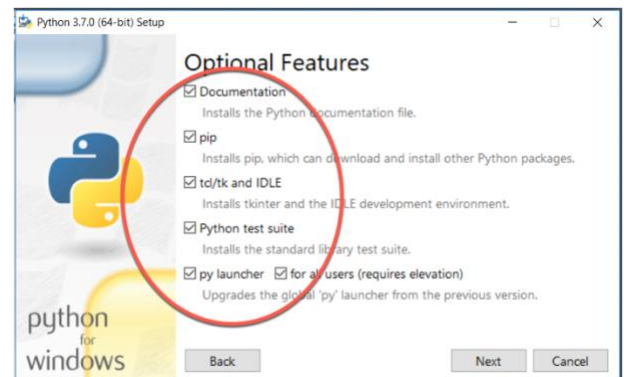

b. On the window that next appears, all boxes should be checked.